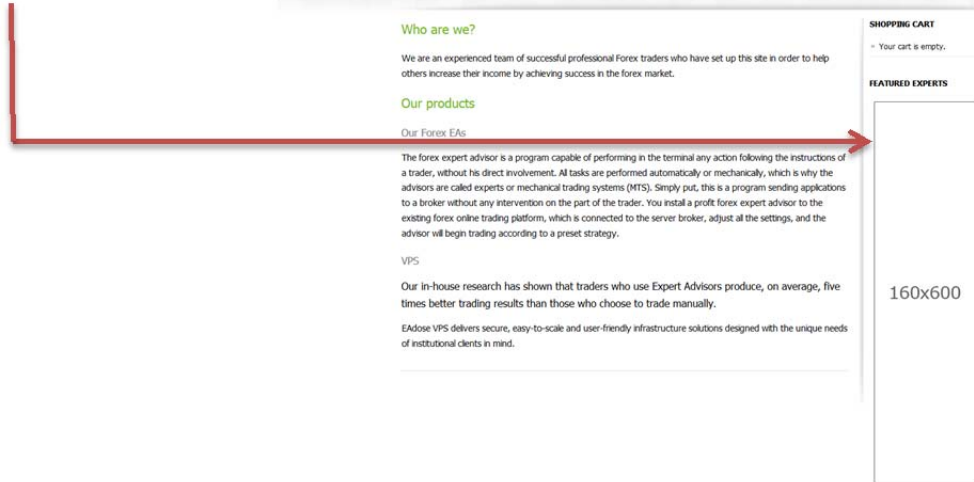

WEB SITE AD SIZE & PLACEMENT

Home page:

Top: Full banner (468x60)

Bottom: Leaderboard (728x90)

Product page:

Side: Wide Skyscraper (160x600)

Inner page:

Side: Wide Skyscraper (160x600)

AD PLACEMENT PROCEDURES

- Top Full banner Ads appear on all pages, including the home page.
- Product page Banners appear on individual robot pages
- Ads rotate evenly in top and bottom positions regardless of content and size
- Ads are given equal exposure per total page impressions
- Animations may not loop more than three times
- No expanding, floating, pop-up, or in-stream ads
- EAdose has the right to refuse ads when necessary

DEADLINE

- Graphic submission and payment due 5 days prior to start of run

PRICING

Banner	Size	Page	Price
Full banner	468x60	All pages	99 USD , monthly
Leaderboard	728x90	Home page	78 USD , monthly
Skyscraper	160x600	Product page	78 USD , monthly
Skyscraper	160x600	Inner page	65 USD , monthly