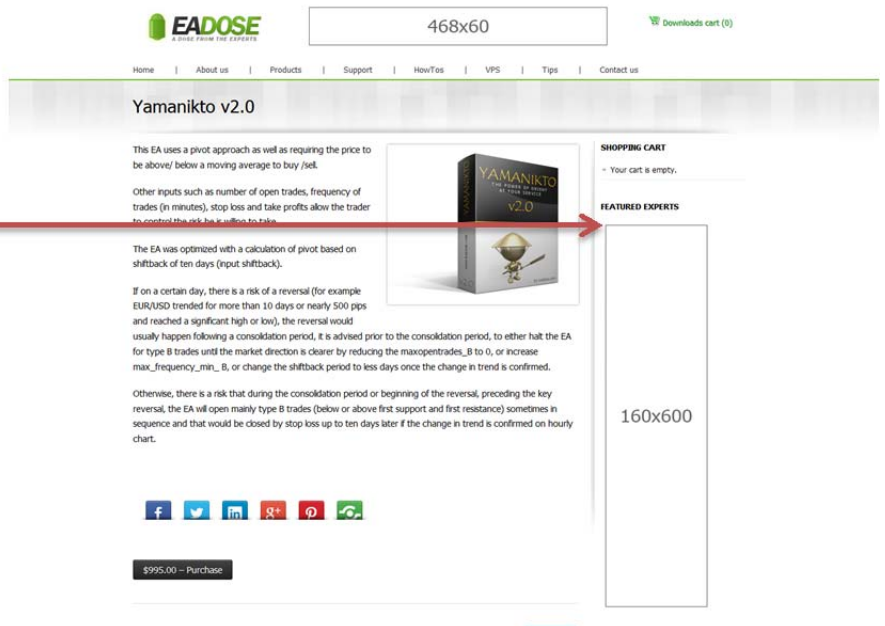

WEB SITE AD SIZE & PLACEMENT

Home page:

Top: Full banner (468x60)

Bottom: Leaderboard (728x90)

Product page:

Side: Wide Skyscraper (160x600)

Inner page:

Side: Wide Skyscraper (160x600)

AD PLACEMENT PROCEDURES

- Top Full banner Ads appear on all pages, including the home page.
- Product page Banners appear on individual robot pages
- Ads rotate evenly in top and bottom positions regardless of content and size
- Ads are given equal exposure per total page impressions
- Animations may not loop more than three times
- No expanding, floating, pop-up, or in-stream ads
- EAdose has the right to refuse ads when necessary

DEADLINE

- Graphic submission and payment due 5 days prior to start of run

PRICING

Banner	Size	Page	Price
Full banner	468x60	All pages	99 USD , monthly
Leaderboard	728x90	Home page	78 USD , monthly
Skyscraper	160x600	Product page	78 USD , monthly
Skyscraper	160x600	Inner page	65 USD , monthly